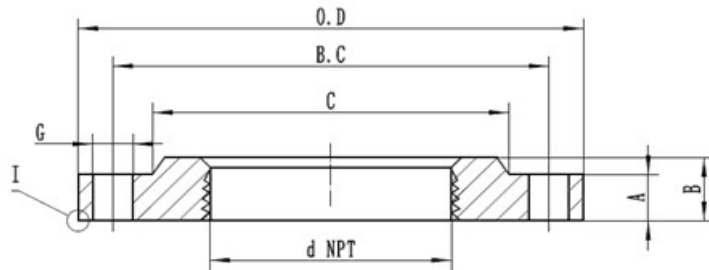

125# CAST IRON THREADED COMPANION FLANGES

Size (NPT)	OD	Hole Count	Bolt Hole Diameter	A (Min)	B	C	B.C	List Price
1-1/2"	5"	4	0.62"	0.56"	0.9"	2.56"	3.88"	$ -
2"	6"	4	0.75"	0.62"	1.0"	3.06"	4.75"	$ -
2-1/2"	7"	4	0.75"	0.69"	1.1"	3.56"	5.50"	$ -
3"	7-1/2"	4	0.75"	0.75"	1.2"	4.25"	6.00"	$ -
4"	9"	8	0.75"	0.94"	1.3"	5.31"	7.50"	$ -
5"	10"	8	0.88"	0.94"	1.4"	6.44"	8.50"	$ -
6"	11"	8	0.88"	1.00"	1.6"	7.56"	9.50"	$ -
8"	13-1/2"	8	0.88"	1.12"	1.8"	9.69"	11.80"	$ -
10"	16"	12	1.00"	1.19"	1.9"	11.90"	14.30"	$ -
12"	19"	12	1.00"	1.25"	2.2"	14.10"	17.00"	$ -

FULL FACE FLANGE GASKET

Non-Asbestos (Green)

Size	Hole Count	List Price
1-1/2" x 5"	4	$ -
2" x 6"	4	$ -
2-1/2" x 7"	4	$ -
3" x 7-1/2"	4	$ -
4" x 9"	8	$ -
5" x 10"	8	$ -
6" x 11"	8	$ -
8" x 13-1/2"	8	$ -
10" x 16"	12	$ -
12" x 19"	12	$ -

Red Rubber

Size	Hole Count	List Price
1-1/2" x 5"	4	$ -
2" x 6"	4	$ -
2-1/2" x 7"	4	$ -
3" x 7-1/2"	4	$ -
4" x 9"	8	$ -
5" x 10"	8	$ -
6" x 11"	8	$ -
8" x 13-1/2"	8	$ -
10" x 16"	12	$ -
12" x 19"	12	$ -